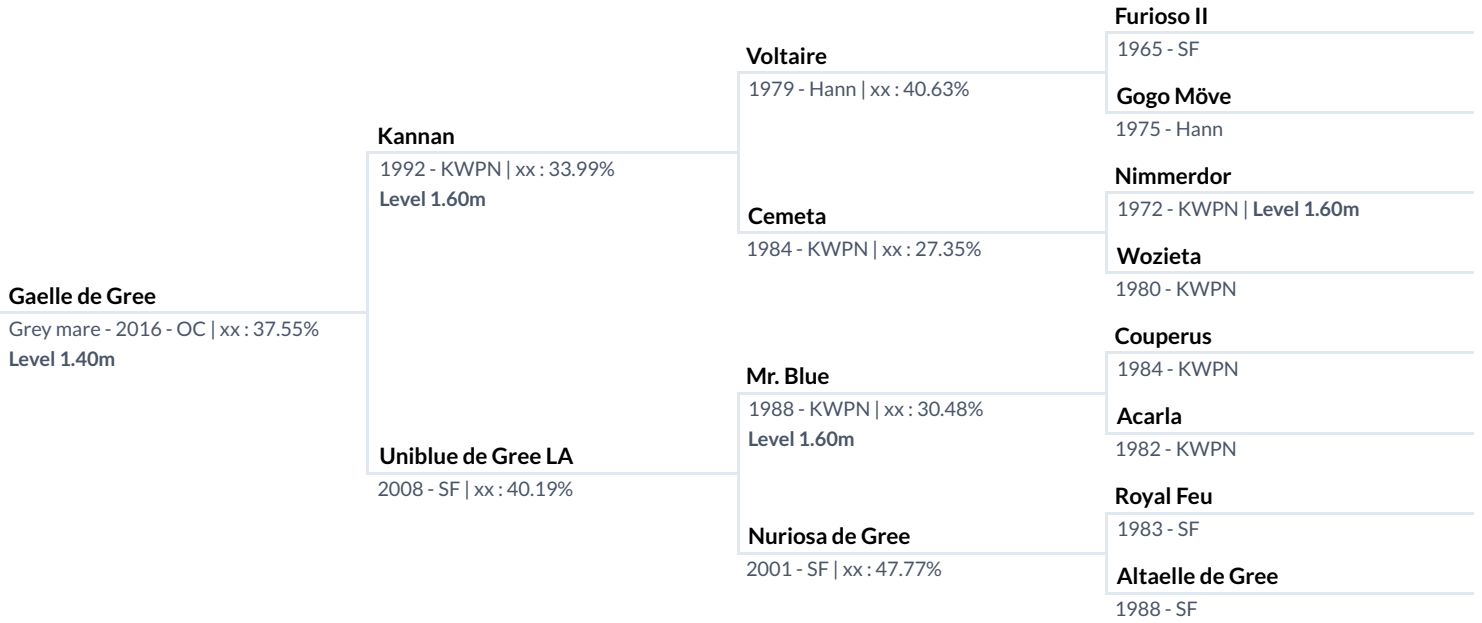

Gaëlle de Gree - HR 54p - Level 1.40m

Breeder: Maurice Desbois
International Prize money since 2015: € 5,048

Sire:

1992 **Kannan** (KWPN, bay, stallion by Voltaire) Approved for: AES, BWP, KWPN, sBs, SF, SI, SWB - 1 win @ **Level 1.60m** - Michel Hecart (FRA) and 1 win @ 1.50m
4th CSI4* 2004 La Coruña (ESP) (**1.60m**); 10th CSIO5* 2003 Dublin (IRL) (**1.60m**); 2nd CSI3* 2005 Deauville (FRA) (**1.45m**); 1st CSI3* 2003 - Grand Prix 2003 Deauville (FRA) (**1.50m**); 1st CSIO**** 2001 - Nations Cup 2001 La Baule (FRA) ETC...
Sire of: **Toupie de la Roque** - Level 1.65m; **Quabri de l'Isle** - Level 1.70m; **Molly Malone V** - Level 1.60m

1st dam:

2008 Uniblue de Gree LA (SF, grey, mare by Mr. Blue)
dam of 1 horse, 1 sport horse

2016 Gaëlle de Gree (OC, grey, mare by Kannan) HR 54p - € 5,048 - 1 placing @ Level 1.40m - Davide Kainich (ITA) and 9 wins - 15 placings @ 1.35m 2nd CSI3* 2024 Oliva - Valencia (ESP) (1.40m); 1st CSI1* 2024 Oliva - Valencia (ESP) (1.35m); 1st CSI2* 2024 Oliva - Valencia (ESP) (1.35m); 1st CSYH1* 2023 Ornago (ITA) (1.35m); 1st CSYH1* 2023 Ornago (ITA) (1.35m) ETC...